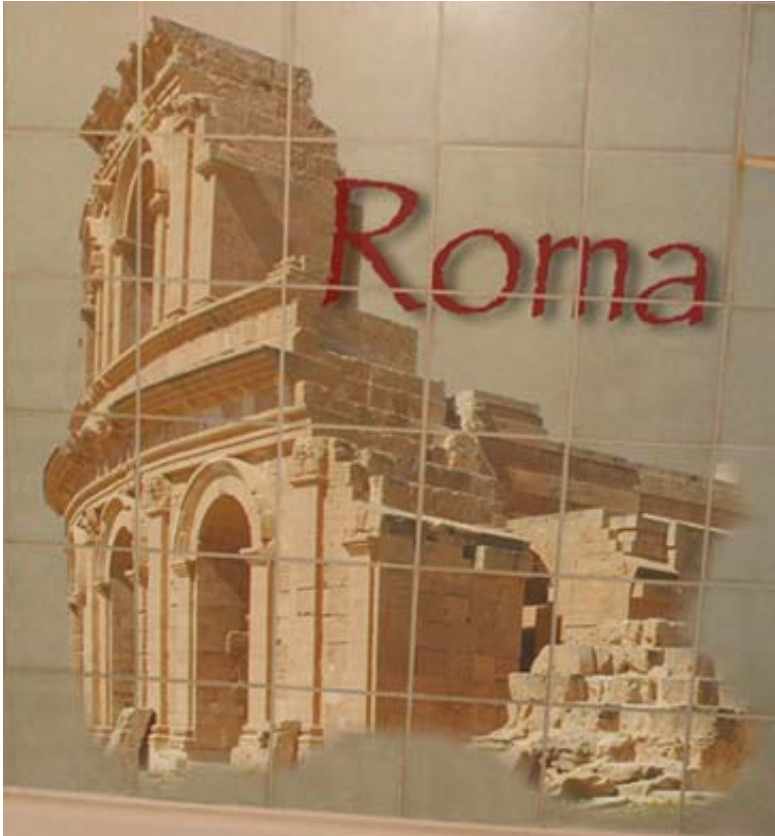

Tile Murals

tilemuralsplus.com
716.773.3610

Plus

Examples

8 x 8
Satin Finish
Ceramic
Tile Mural