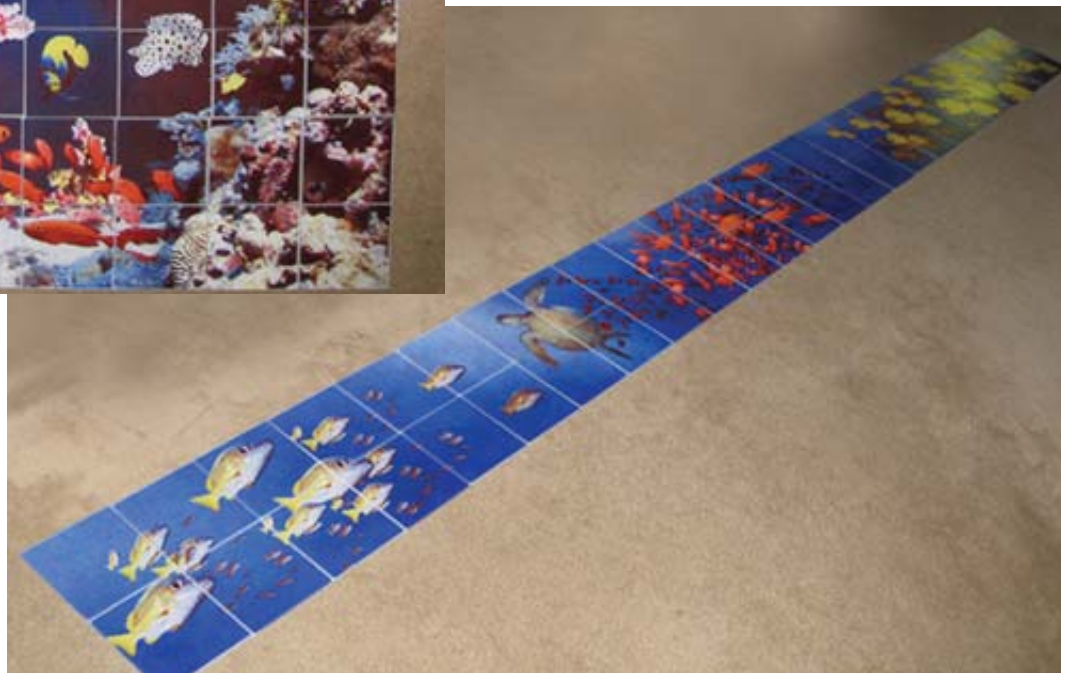

Bathroom Soffit
6 x 6
Tempered Glass
Tiles